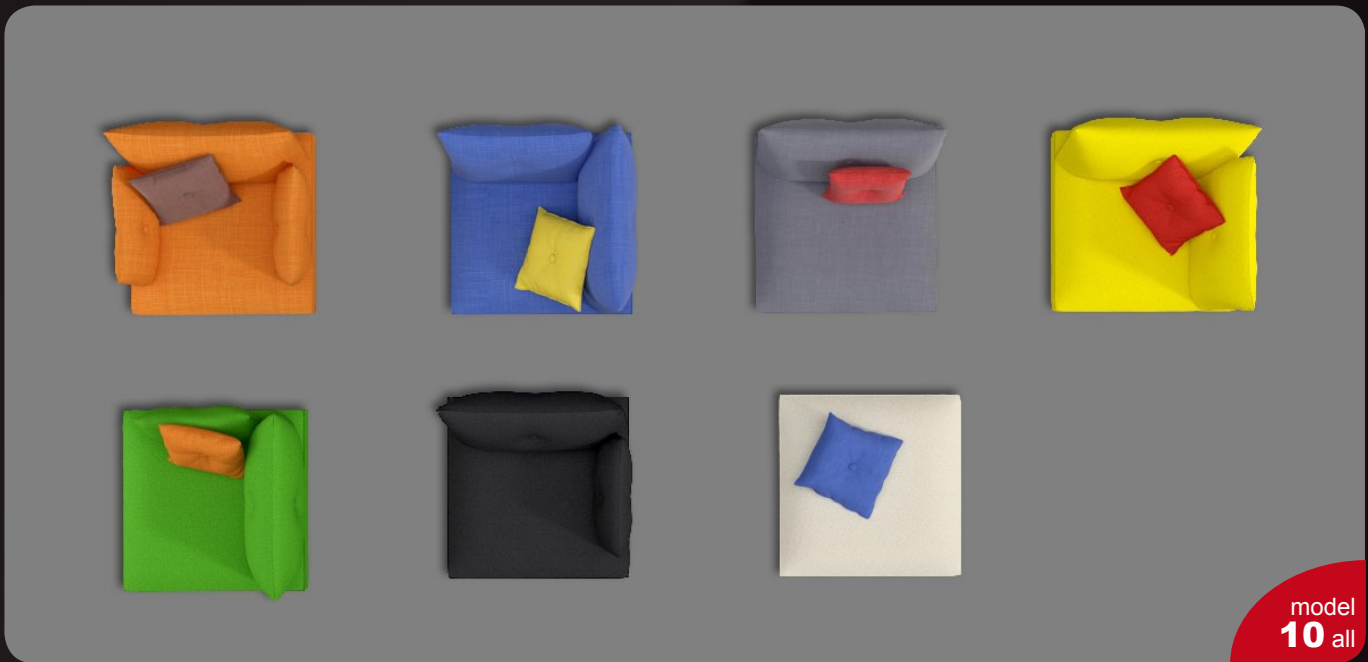

model
10_7

model
10_all

Software and models © 2013 EVERMOTION. EVERMOTION logo is trademark or registered trademark of Evermotion Inc. in the U.S. and/or other countries. All rights reserved. All *.max, *.obj, *.fbx, *.c4d models included on this DVDROM with data are an integral part of "archmodels vol.129" and the resale of this data is strictly prohibited. All models can be used for commercial purposes only by owners who bought this DVDROM. The sharing of DVDROM data is strictly prohibited unless that user has written authorization from EVERMOTION.