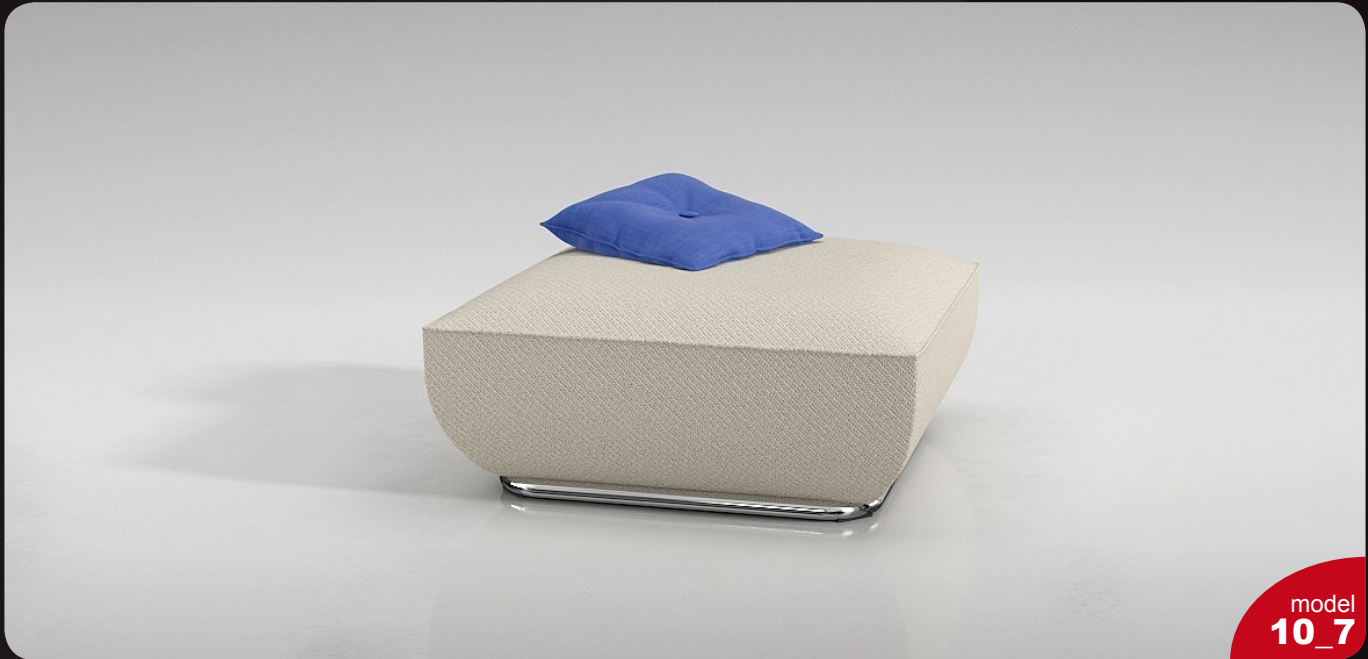

archmodels

2013

Have you ever lost your race with time doing visualizations? Have you ever been embarrassed of unfinished renders, spending all night on the modeling process, instead of rendering? If you are an architect, and if you need to work fast but with highest precision, this is the thing for you. Archmodels volume 129 gives you 134 professional, highly detailed objects for architectural visualizations. This dvd comes with high quality modular sofas models with all the textures and materials. It is ready to use, just put it into your scene. Why waste costly time for making something that you can have from the best at Evermotion?

Software and models © 2013 EVERMOTION. EVERMOTION logo is trademark or registered trademark of Evermotion Inc. in the U.S. and/or other countries. All rights reserved. All *.max, *.obj, *.fbx, *.c4d models included on this DVDROM with data are an integral part of "archmodels vol.129" and the resale of this data is strictly prohibited. All models can be used for commercial purposes only by owners who bought this DVDROM. The sharing of DVDROM data is strictly prohibited unless that user has written authorization from EVERMOTION.