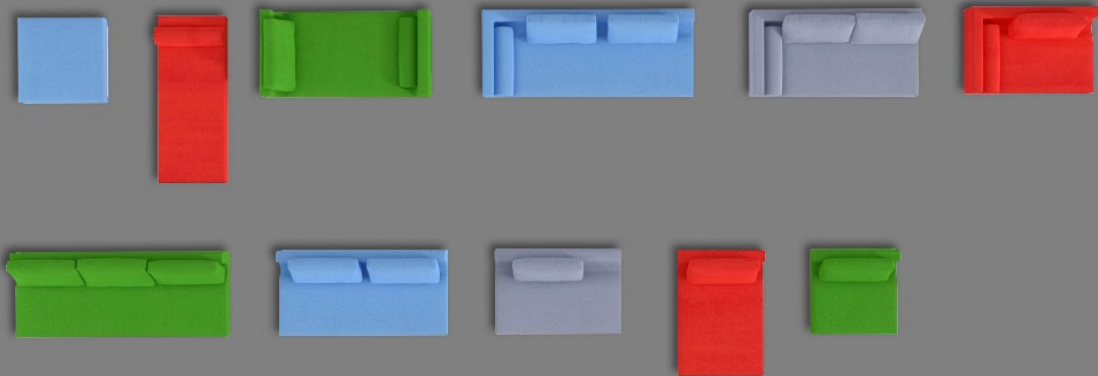

model
07 all