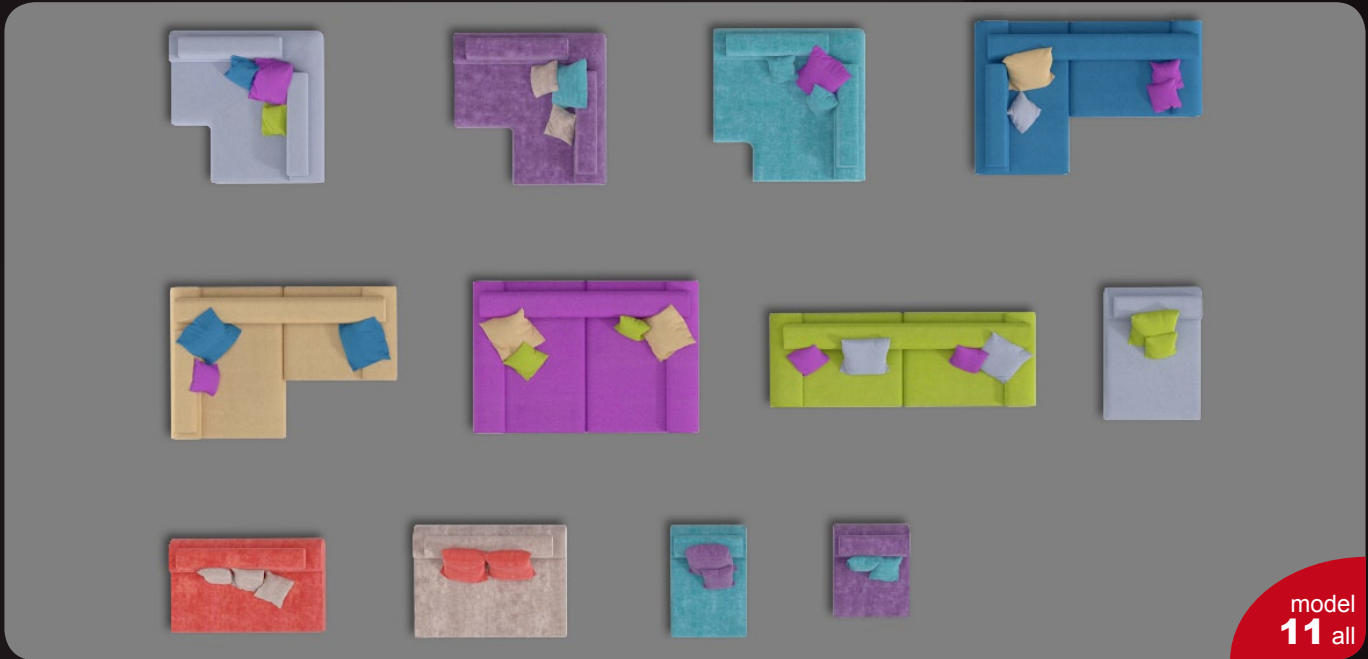

archmodels

2013

Have you ever lost your race with time doing visualizations? Have you ever been embarrassed of unfinished renders, spending all night on the modeling process, instead of rendering? If you are an architect, and if you need to work fast but with highest precision, this is the thing for you. Archmodels volume 129 gives you 134 professional, highly detailed objects for architectural visualizations. This dvd comes with high quality modular sofas models with all the textures and materials. It is ready to use, just put it into your scene. Why waste costly time for making something that you can have from the best at Evermotion?

Software and models © 2013 EVERMOTION. EVERMOTION logo is trademark or registered trademark of Evermotion Inc. in the U.S. and/or other countries. All rights reserved. All *.max, *.obj, *.fbx, *.c4d models included on this DVDROM with data are an integral part of "archmodels vol.129" and the resale of this data is strictly prohibited. All models can be used for commercial purposes only by owners who bought this DVDROM. The sharing of DVDROM data is strictly prohibited unless that user has written authorization from EVERMOTION.