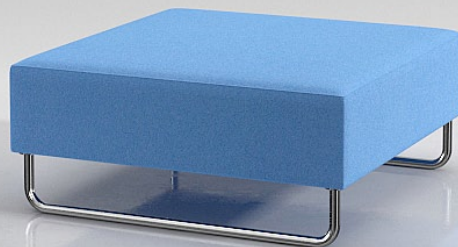

Software and models © 2013 EVERMOTION. EVERMOTION logo is trademark or registered trademark of Evermotion Inc. in the U.S. and/or other countries. All rights reserved. All *.max, *.obj, *.fbx, *.c4d models included on this DVDROM with data are an integral part of "archmodels vol.129" and the resale of this data is strictly prohibited. All models can be used for commercial purposes only by owners who bought this DVDROM. The sharing of DVDROM data is strictly prohibited unless that user has written authorization from EVERMOTION.