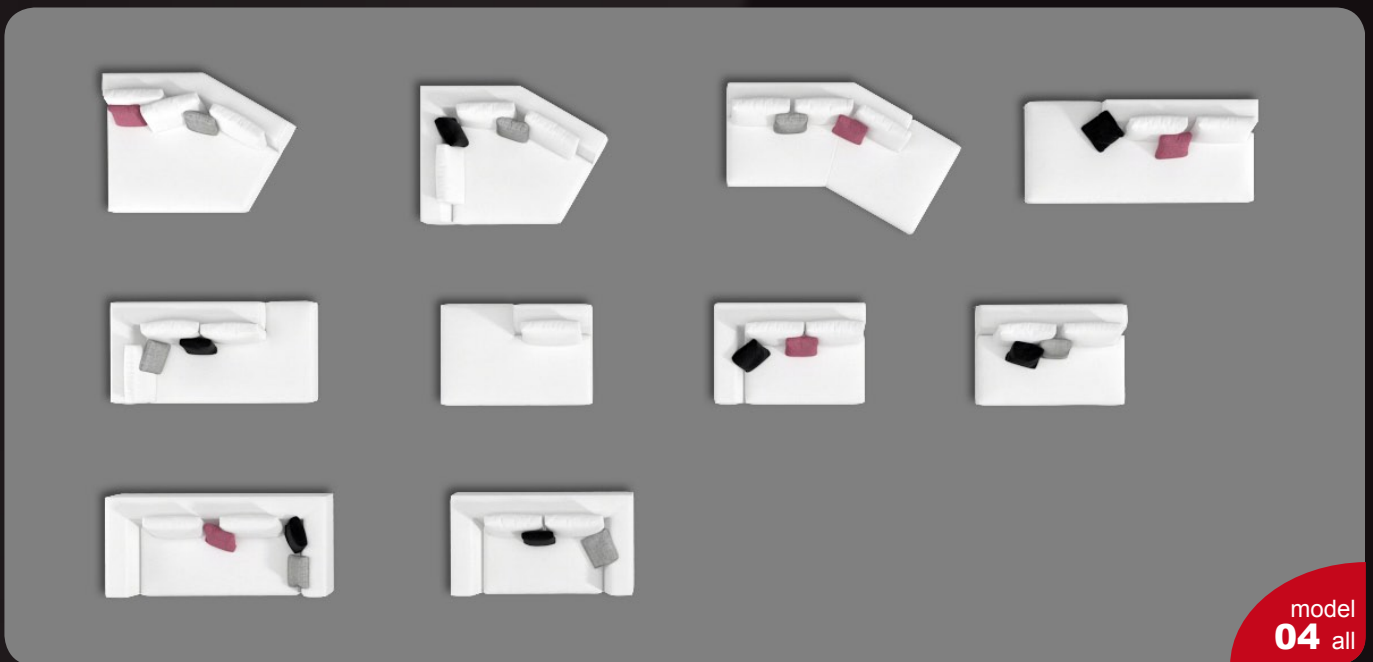

model
04_10

model
04 all

Software and models © 2013 EVERMOTION. EVERMOTION logo is trademark or registered trademark of Evermotion Inc. in the U.S. and/or other countries. All rights reserved. All *.max, *.obj, *.fbx, *.c4d models included on this DVDROM with data are an integral part of "archmodels vol.129" and the resale of this data is strictly prohibited. All models can be used for commercial purposes only by owners who bought this DVDROM. The sharing of DVDROM data is strictly prohibited unless that user has written authorization from EVERMOTION.