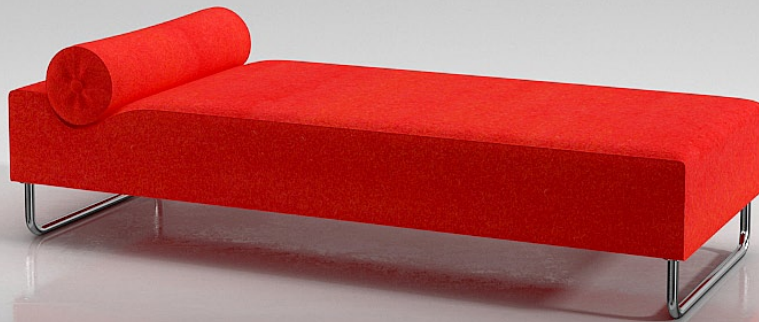

# archmodels

2013

Have you ever lost your race with time doing visualizations? Have you ever been embarrassed of unfinished renders, spending all night on the modeling process, instead of rendering? If you are an architect, and if you need to work fast but with highest precision, this is the thing for you. Archmodels volume 129 gives you 134 professional, highly detailed objects for architectural visualizations. This dvd comes with high quality modular sofas models with all the textures and materials. It is ready to use, just put it into your scene. Why waste costly time for making something that you can have from the best at Evermotion?